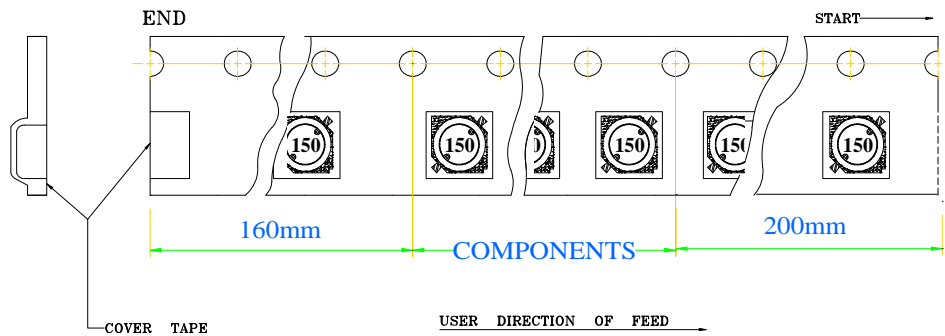

• **PACKAGING QUANTITY**

Type	JSB 0703
Q'TY/Reel	1,000