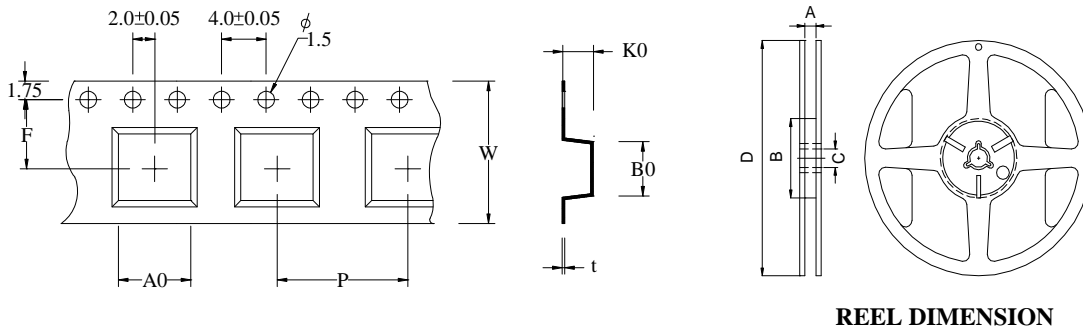

Packaging Information

• **Tearing Off Force**

★The force for tearing off cover tape is 10 to 120 grams in the arrow direction under the following conditions.

• **DIMENSIONS & RECOMMENDED PATTERN**

TYPE	DIMENSIONS / SIZE (mm)			PATTERN / SIZE (mm)		
	A	B	C	D	E	F
JSB 0703	7.6 Max.	7.6 Max.	3.5 Max.	2.0	4.4	3.0

• **TAPE DIMENSION & REEL DIMENSION**

REEL DIMENSION

TYPE	TAPE / SIZE (mm)							REEL 13"×16mm			
	A0	B0	K0	P	W	F	t	A	B	C	D
0703	7.7 ± 0.1	7.7 ± 0.1	4.7 ± 0.1	12.0 ± 0.1	16 ± 0.3	7.5 ± 0.1	0.35 ± 0.05	16.5 ± 0.2	100 ± 0.5	13.2 ± 0.3	330 ± 1.0