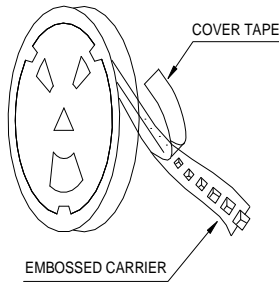

Packaging Information

• **Tearing Off Force**

★The force for tearing off cover tape is 10 to 120 grams in the arrow direction under the following conditions.

• **DIMENSIONS & RECOMMENDED PATTERN**

TYPE	DIMENSIONS / SIZE (mm)			PATTERN / SIZE (mm)		
	A	B	C	D	E	F
JSB 0703	7.6 Max.	7.6 Max.	3.5 Max.	2.0	4.4	3.0

• **TAPE DIMENSION & REEL DIMENSION**

REEL DIMENSION

TYPE	TAPE / SIZE (mm)							REEL 13"×16mm			
	A0	B0	K0	P	W	F	t	A	B	C	D
0703	7.7 ± 0.1	7.7 ± 0.1	4.7 ± 0.1	12.0 ± 0.1	16 ± 0.3	7.5 ± 0.1	0.35 ± 0.05	16.5 ± 0.2	100 ± 0.5	13.2 ± 0.3	330 ± 1.0